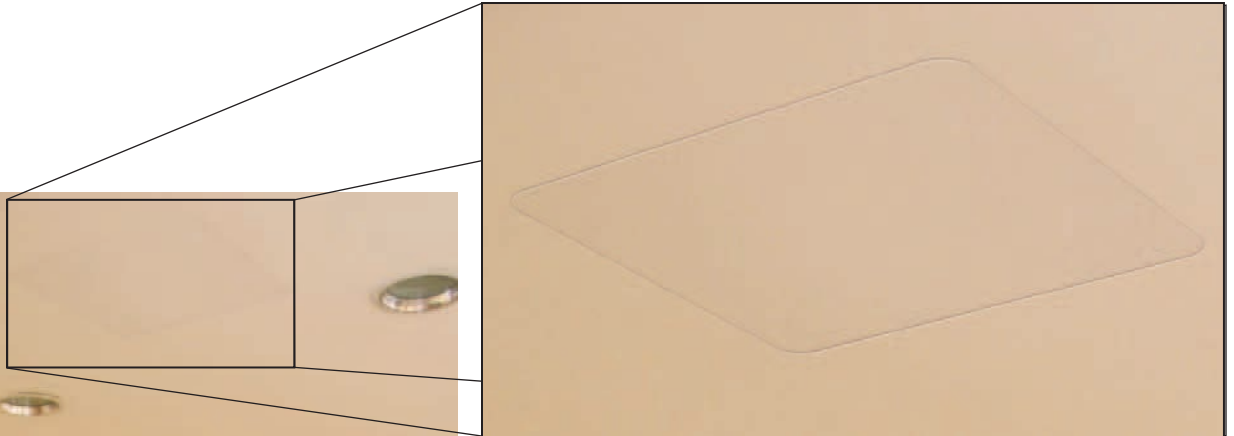

# FG Glass Fiber Reinforced Gypsum Ceiling Access Door

Karp's new FG glass fiber reinforced gypsum access doors blend seamlessly into drywall ceilings, providing unobstructed access and satisfying upscale design installation requirements.

- Perfect for retail, hotels and restaurants
- A great solution for commercial office space
- Meets design needs for all upscale installations

Drop-in Access Panel -  
Typ. Panel Elevations

Drop-in Access Panel - Side View (Single/Double  
stud installation)