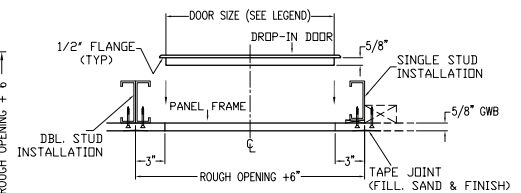

Drop-in Access Panel - Side View (Single/Double
stud installation)

Door Size		Ceiling Opening Size		Weight Per Door	
Inches	mm	Inches	mm	Lbs.	Kg.
12 x 12	305 x 305	18 x 18	457 x 457	9.0	4.09
18 x 18	457 x 457	24 x 24	610 x 610	11	5.0
24 x 24	610 x 610	30 x 30	762 x 762	16	7.27

Custom sizes available upon request