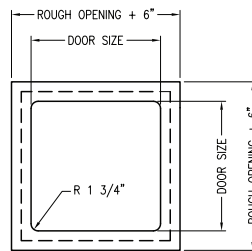

- Perfect for retail, hotels and restaurants
- A great solution for commercial office space
- Meets design needs for all upscale installations

Drop-in Access Panel -  
Typ. Panel Elevations

Drop-in Access Panel - Side View (Single/Double  
stud installation)

Door Size		Ceiling Opening Size		Weight Per Door	
Inches	mm	Inches	mm	Lbs.	Kg.
12 x 12	305 x 305	18 x 18	457 x 457	9.0	4.09
18 x 18	457 x 457	24 x 24	610 x 610	11	5.0
24 x 24	610 x 610	30 x 30	762 x 762	16	7.27