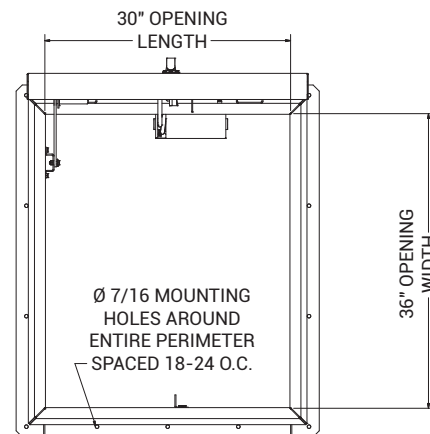

HARDWARE: All hardware is zinc plated (stainless steel hardware optional)

LOAD CAPACITY:

- M & RD-1: 70 psf
- RB, RC & RD-3x3: 40 psf

For a complete list of options visit www.AccessDoorsAndPanels.com

SKU: **RB-1**

SINGLE LEAF ROOF HATCH

DIMENSIONS AND APPEARANCE

>> CLICK TO VIEW ADDITIONAL DETAILS AND PRICING <<

STANDARD SIZES AND PRODUCT NUMBER:

MODEL	DOOR SIZE	MATERIALS	SHIPPING WEIGHT LBS.
RB-1	3'0" x 2'6"	GALVANIZED STEEL COVER AND CURB	205

ISOMETRIC VIEW

PROJECT DATA

Custom Sizes Available - Fast!

PROJECT NAME :	QTY	W	H	OPTIONS
ARCHITECT :				
DEALER :				
CONTRACTOR :				
LOCATION :	SPECIAL INSTRUCTIONS :			
DATE :	SUBMITTAL APPROVAL : (signature or stamp)			
TAGGING INSTRUCTIONS :				