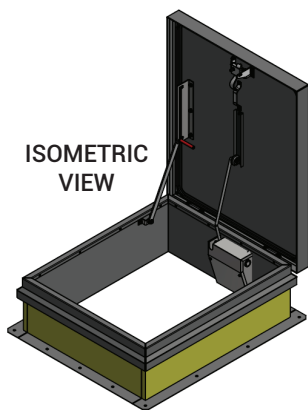

HARDWARE: All hardware is zinc plated (stainless steel hardware optional)

LOAD CAPACITY:

- M & RD-1: 70 psf
- RB, RC & RD-3x3: 40 psf

For a complete list of options visit www.AccessDoorsAndPanels.com

SKU: **RB-1**

SINGLE LEAF ROOF HATCH

DIMENSIONS AND APPEARANCE

>> CLICK TO VIEW ADDITIONAL DETAILS AND PRICING <<

STANDARD SIZES AND PRODUCT NUMBER:

MODEL	DOOR SIZE	MATERIALS	SHIPPING WEIGHT LBS.
RB-1	3'0" x 2'6"	GALVANIZED STEEL COVER AND CURB	205