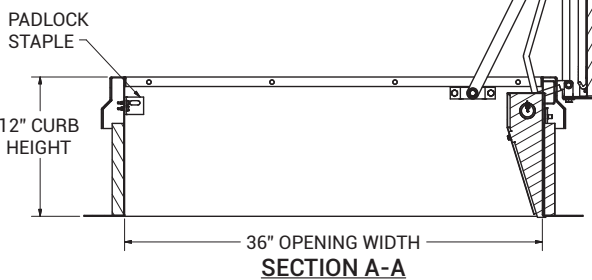

SINGLE LEAF ROOF HATCH

DIMENSIONS AND APPEARANCE

>> CLICK TO VIEW ADDITIONAL DETAILS AND PRICING <<

STANDARD SIZES AND PRODUCT NUMBER:

MODEL	DOOR SIZE	MATERIALS	SHIPPING WEIGHT LBS.
RB-1	3'0" x 2'6"	GALVANIZED STEEL COVER AND CURB	205

ISOMETRIC VIEW

PROJECT DATA

Custom Sizes Available - Fast!

PROJECT NAME :	QTY	W	H	OPTIONS
ARCHITECT :				
DEALER :				
CONTRACTOR :				
LOCATION :	SPECIAL INSTRUCTIONS :			
DATE :	SUBMITTAL APPROVAL : (signature or stamp)			
TAGGING INSTRUCTIONS :				