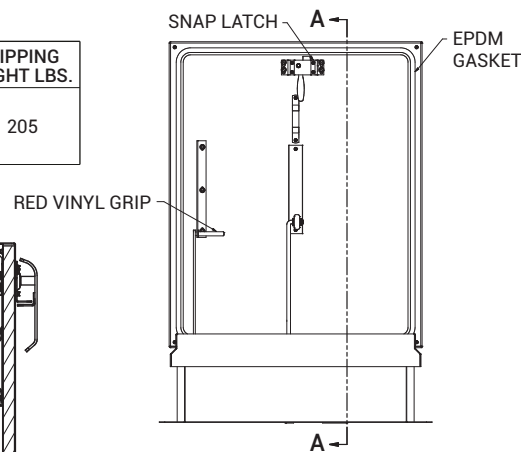

HARDWARE: All hardware is zinc plated (stainless steel hardware optional)

LOAD CAPACITY:

- M & RD-1: 70 psf
- RB, RC & RD-3x3: 40 psf

For a complete list of options visit www.AccessDoorsAndPanels.com

SKU: **RB-1**

SINGLE LEAF ROOF HATCH

DIMENSIONS AND APPEARANCE

>> CLICK TO VIEW ADDITIONAL DETAILS AND PRICING <<

STANDARD SIZES AND PRODUCT NUMBER:

MODEL	DOOR SIZE	MATERIALS	SHIPPING WEIGHT LBS.
RB-1	3'0" x 2'6"	GALVANIZED STEEL COVER AND CURB	205

ISOMETRIC VIEW

PROJECT DATA

Custom Sizes Available - Fast!

PROJECT NAME :	QTY	W	H	OPTIONS
ARCHITECT :				
DEALER :				
CONTRACTOR :				
LOCATION :	SPECIAL INSTRUCTIONS :			
DATE :	SUBMITTAL APPROVAL : (signature or stamp)			
TAGGING INSTRUCTIONS :				