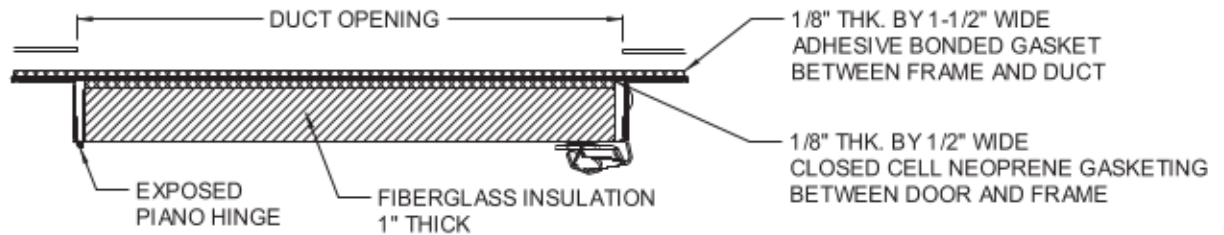

QTY.	NOMINAL SIZE	A	B	C	D	DUCT OPENING	LATCH
	6 x 6 (152 x 152)	5.375 (137)	5.375 (137)	7.875 (200)	9.875 (251)	4-1/2 X 4-1/2 (114 x 114)	1
	8 x 8 (203 x 203)	7.375 (187)	7.375 (187)	9.875 (251)	9.875 (251)	6-1/2 X 6-1/2 (165 x 165)	1
	10 x 10 (254 x 254)	9.375 (238)	9.375 (238)	11.875 (302)	11.875 (302)	8-1/2 X 8-1/2 (216 x 216)	1
	12 x 12 (305 x 305)	11.375 (289)	11.375 (289)	13.875 (352)	13.875 (352)	10-1/2 X 10-1/2 (267 x 267)	1
	12 x 18 (305 x 457)	17.375 (441)	11.375 (289)	13.875 (352)	19.875 (505)	10-1/2 x 16-1/2 (267 x 419)	2
	14 x 14 (356 x 356)	13.375 (340)	13.375 (340)	15.875 (403)	15.875 (403)	12-1/2 x 12-1/2 (318 x 318)	2
	16 x 16 (406 x 406)	15.375 (391)	15.375 (391)	17.875 (454)	17.875 (454)	14-1/2 x 14-1/2 (368 x 368)	2
	18 x 18 (457 x 457)	17.375 (441)	17.375 (441)	19.875 (505)	19.875 (505)	16-1/2 x 16-1/2 (419 x 419)	2
	20 x 20 (508 x 508)	19.375 (492)	19.375 (492)	21.875 (556)	21.875 (556)	18-1/2 x 18-1/2 (470 x 470)	2
	24 x 24 (610 x 610)	23.375 (594)	23.375 (594)	25.875 (657)	25.875 (657)	22-1/2 x 22-1/2 (572 x 572)	2

STANDARD FEATURES: HINGED DOOR PANEL,
 SELF TIGHTENING HAND OPERATED CAM LATCH,
 GALVANIZED STEEL, MILL FINISH.

- OPTIONS:
- LOCK TYPE
 - OTHER
- MATERIAL
- STAINLESS STEEL
 - ALUMINUM
 - OTHER

JOB NAME:
 CUSTOMER: