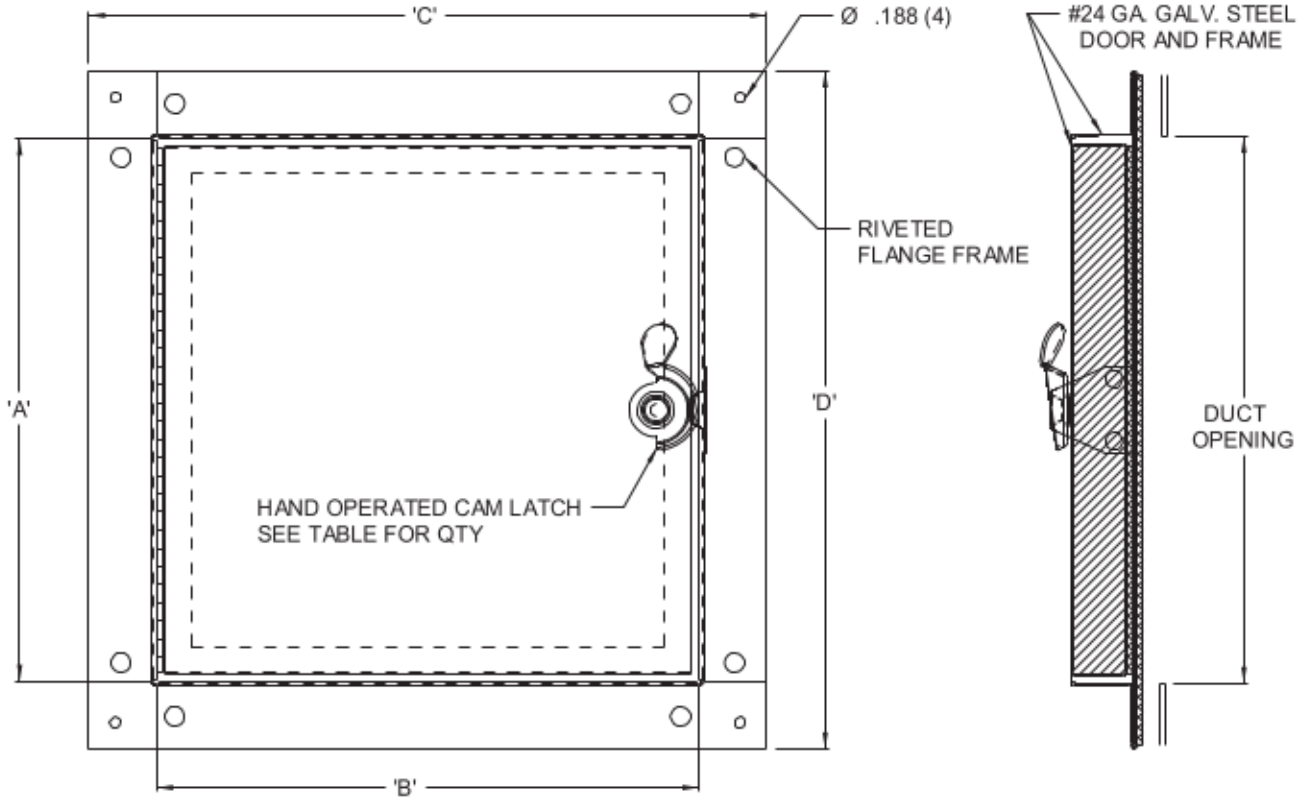

QTY.	NOMINAL SIZE	A	B	C	D	DUCT OPENING	LATCH
	6 x 6 (152 x 152)	5.375 (137)	5.375 (137)	7.875 (200)	9.875 (251)	4-1/2 X 4-1/2 (114 x 114)	1
	8 x 8 (203 x 203)	7.375 (187)	7.375 (187)	9.875 (251)	9.875 (251)	6-1/2 X 6-1/2 (165 x 165)	1
	10 x 10 (254 x 254)	9.375 (238)	9.375 (238)	11.875 (302)	11.875 (302)	8-1/2 X 8-1/2 (216 x 216)	1
	12 x 12 (305 x 305)	11.375 (289)	11.375 (289)	13.875 (352)	13.875 (352)	10-1/2 X 10-1/2 (267 x 267)	1
	12 x 18 (305 x 457)	17.375 (441)	11.375 (289)	13.875 (352)	19.875 (505)	10-1/2 x 16-1/2 (267 x 419)	2
	14 x 14 (356 x 356)	13.375 (340)	13.375 (340)	15.875 (403)	15.875 (403)	12-1/2 x 12-1/2 (318 x 318)	2
	16 x 16 (406 x 406)	15.375 (391)	15.375 (391)	17.875 (454)	17.875 (454)	14-1/2 x 14-1/2 (368 x 368)	2
	18 x 18 (457 x 457)	17.375 (441)	17.375 (441)	19.875 (505)	19.875 (505)	16-1/2 x 16-1/2 (419 x 419)	2
	20 x 20 (508 x 508)	19.375 (492)	19.375 (492)	21.875 (556)	21.875 (556)	18-1/2 x 18-1/2 (470 x 470)	2
	24 x 24 (610 x 610)	23.375 (594)	23.375 (594)	25.875 (657)	25.875 (657)	22-1/2 x 22-1/2 (572 x 572)	2

STANDARD FEATURES: HINGED DOOR PANEL,
 SELF TIGHTENING HAND OPERATED CAM LATCH,
 GALVANIZED STEEL, MILL FINISH.

- OPTIONS:
- LOCK TYPE
 - OTHER
- MATERIAL
- STAINLESS STEEL
 - ALUMINUM
 - OTHER

JOB NAME:
 CUSTOMER: