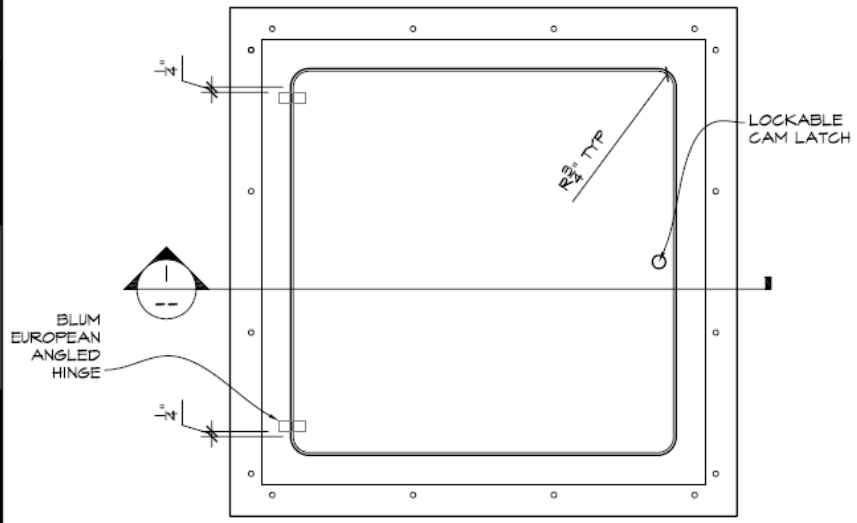

SECTION VIEW
Scale: 6"=1'

All Stealth Panels are 5/8" thick with an 1/8" tapered edge

REFLECTED PLAN
Scale: NTS

Door Size Legend	
9"	9"
12"	12"
16"	16"
18"	18"
24"	24"

[Click here to Online Product Page and Pricing](#)