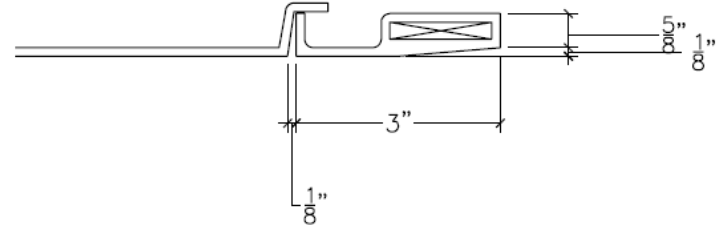

Door Size Legend

- 12" diameter
- 16" diameter
- 18" diameter
- 24" diameter

All Stealth Panels are 5/8" thick with an 1/8" tapered edge

1 *Typ. Round AP*
Scale: NTS

2 *Frame/Door Section*
Scale: NTS

[Click here to Online Product Page and Pricing](#)