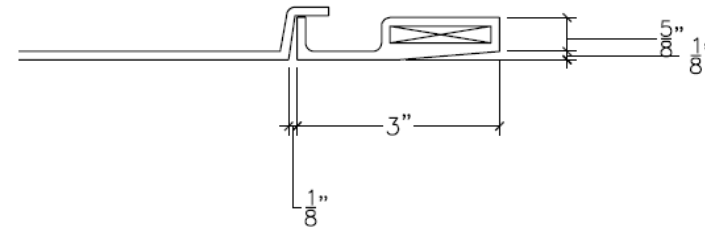

Door Size Legend	
9"	x 9"
12"	x 12"
16"	x 16"
18"	x 18"
24"	x 24"
22"	x 30"
30"	x 30"

All Stealth Panels are 5/8" thick with an 1/8" tapered edge

1 *Typ. Access Panel*
Scale: NTS

2 *Frame/Door Section*
Scale: NTS