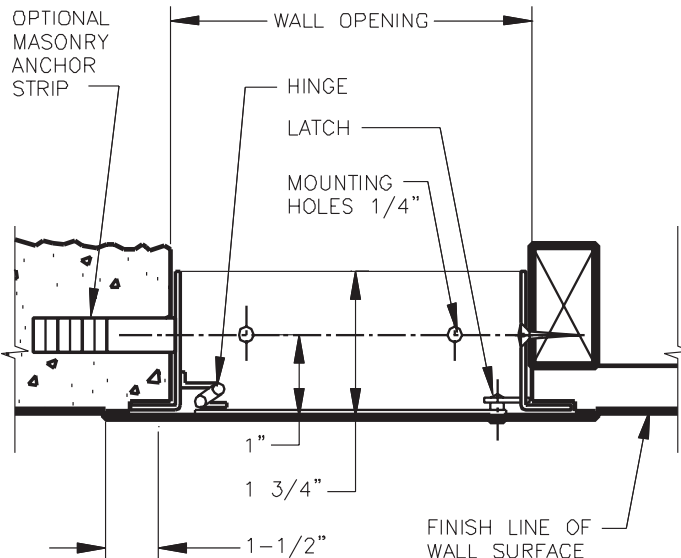

### SPECIFICATIONS:

**Door:** 14 ga. steel. Trim is 1-1/2" wide

**Frame:** 18 ga. steel having a depth of 1-3/4"

**Hinges:** Fully-concealed hinge up to and including 24 x 24. Allows opening to 165°, **Over 24 x 24 is semi-concealed allowing 180°**

**SECTION DETAIL**

This precision-flush access door for wall and ceiling installation far surpasses other doors because its surround trim is welded on all four sides to the return frame providing strength and rigidity. The frame is laser cut from one sheet of steel for visual aesthetics.