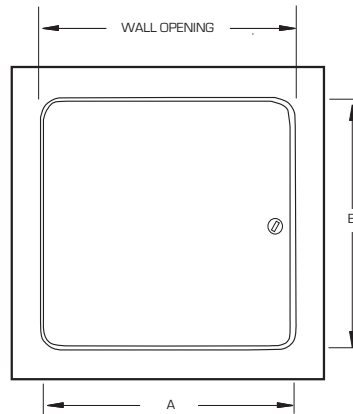

### SPECIFICATIONS:

**Door:** 14 ga. steel. Trim is 1-1/2" wide

**Frame:** 18 ga. steel having a depth of 1-3/4"

**Hinges:** Fully-concealed hinge up to and including 24 x 24. Allows opening to 165°, **Over 24 x 24 is semi-concealed allowing 180°**

**SECTION DETAIL**

This precision-flush access door for wall and ceiling installation far surpasses other doors because its surround trim is welded on all four sides to the return frame providing strength and rigidity. The frame is laser cut from one sheet of steel for visual aesthetics.