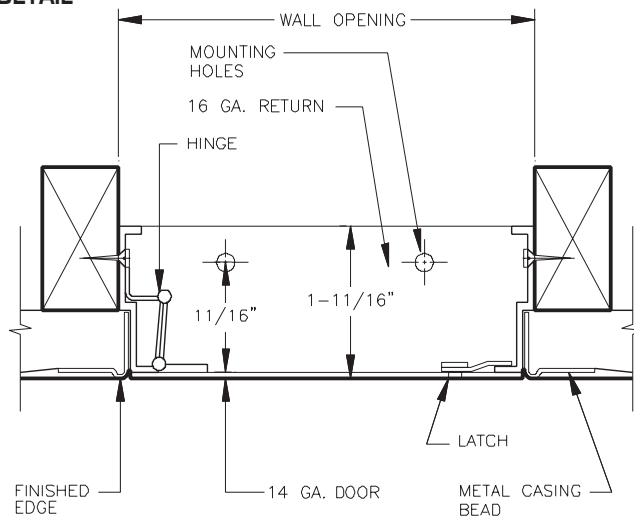

### SPECIFICATIONS:

**Door:** 16 ga. steel

**Frame:** 16 ga. steel. These models have a 1" wide perforated flange of 24 ga. galvanized steel for mounting purposes

**Hinge:** Hidden offset hinge on sizes up to and including 24 x 24. Semi-concealed hinge on sizes over 24 x 24

Item No.	Door Size W x H	Wall Opening	Cam Latch	Ship Wt. Lbs.
DW 400	8 x 8	8 1/4 x 8 1/4	1	4
DW 400	10 x 10	10 1/4 x 10 1/4	1	5
DW 400	12 x 12	12 1/4 x 12 1/4	3	7
DW 400	12 x 24	12 1/4 x 24 1/4	2	12
DW 400	14 x 14	14 1/4 x 14 1/4	3	9
DW 400	16 x 16	16 1/4 x 16 1/4	3	11
DW 400	18 x 18	18 1/4 x 18 1/4	3	12
DW 400	20 x 20	20 1/4 x 20 1/4	3	15
DW 400	22 x 22	22 1/4 x 22 1/4	4	18
DW 400	22 x 30	22 1/4 x 30 1/4	4	24
DW 400	22 x 36	22 1/4 x 36 1/4	5	27
DW 400	24 x 24	24 1/4 x 24 1/4	4	20
DW 400	24 x 36	24 1/4 x 36 1/4	5	27
DW 400	24 x 48	24 1/4 x 48 1/4	6	37
DW 400	30 x 30	30 1/4 x 30 1/4	5	29
DW 400	30 x 36	30 1/4 x 36 1/4	5	31
DW 400	36 x 36	36 1/4 x 36 1/4	7	42

### SECTION DETAIL

A quality flush panel door with a tape-in drywall bead flange, eliminates visual distraction created by projecting, surface-mounted units.

[Click here to Online Product Page and Pricing](#)