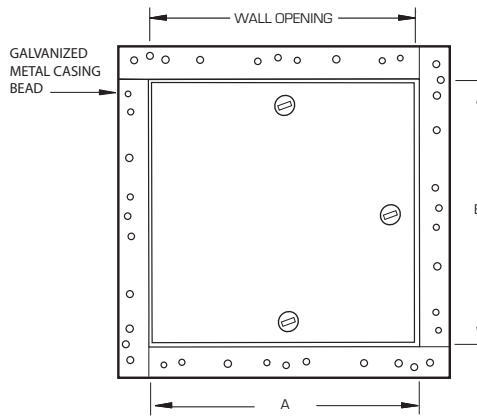

### SPECIFICATIONS:

**Door:** 16 ga. steel

**Frame:** 16 ga. steel. These models have a 1" wide perforated flange of 24 ga. galvanized steel for mounting purposes

**Hinge:** Hidden offset hinge on sizes up to and including 24 x 24. Semi-concealed hinge on sizes over 24 x 24

Item No.	Door Size W x H	Wall Opening	Cam Latch	Ship Wt. Lbs.
DW 400	8 x 8	8 1/4 x 8 1/4	1	4
DW 400	10 x 10	10 1/4 x 10 1/4	1	5
DW 400	12 x 12	12 1/4 x 12 1/4	3	7
DW 400	12 x 24	12 1/4 x 24 1/4	2	12
DW 400	14 x 14	14 1/4 x 14 1/4	3	9
DW 400	16 x 16	16 1/4 x 16 1/4	3	11
DW 400	18 x 18	18 1/4 x 18 1/4	3	12
DW 400	20 x 20	20 1/4 x 20 1/4	3	15
DW 400	22 x 22	22 1/4 x 22 1/4	4	18
DW 400	22 x 30	22 1/4 x 30 1/4	4	24
DW 400	22 x 36	22 1/4 x 36 1/4	5	27
DW 400	24 x 24	24 1/4 x 24 1/4	4	20
DW 400	24 x 36	24 1/4 x 36 1/4	5	27
DW 400	24 x 48	24 1/4 x 48 1/4	6	37
DW 400	30 x 30	30 1/4 x 30 1/4	5	29
DW 400	30 x 36	30 1/4 x 36 1/4	5	31
DW 400	36 x 36	36 1/4 x 36 1/4	7	42

### SECTION DETAIL

A quality flush panel door with a tape-in drywall bead flange, eliminates visual distraction created by projecting, surface-mounted units.

[Click here to Online Product Page and Pricing](#)