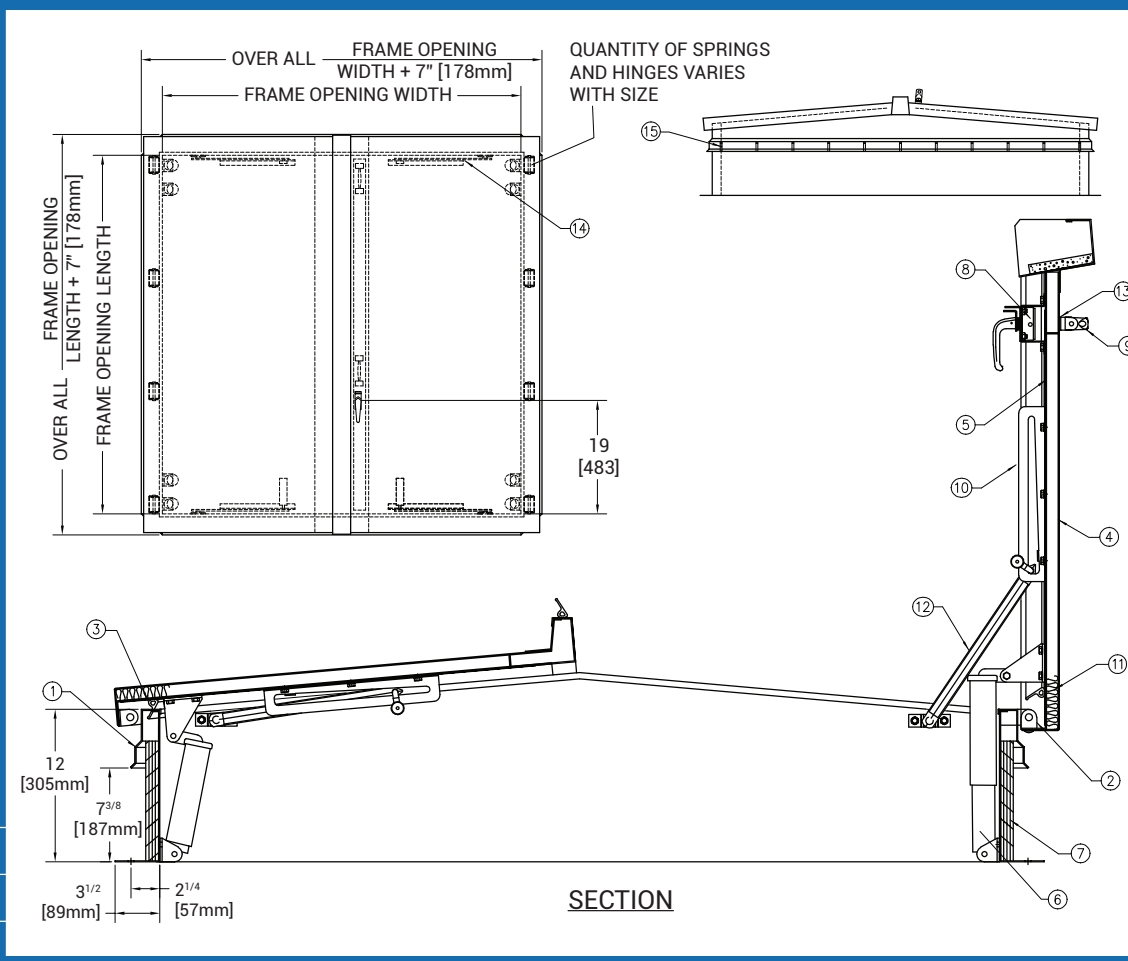

SUBMITTAL/TECHNICAL DATA SHEET

SKU: **D-40**

DOUBLE LEAF ROOF SCUTTLE

TYPE D

SPECIFICATIONS

01. Frame w/ flashing (corners full welded)
 - D-20 - 14 gauge P.B. Galv. Steel
 - D-40 - 14 gauge P.B. Galv. Steel
 - D-50 - 11 gauge aluminum
02. Pintle hinge
03. Gasket (all around cover)
04. Cover gauge
 - D-20 - 14 gauge P.B. Galv. Steel
 - D-40 - 11 gauge aluminum
 - D-50 - 11 gauge aluminum
05. Cover liner
 - D-20 - 22 gauge P.B. Galv. Steel
 - D-40 - 18 gauge aluminum
 - D-50 - 18 gauge aluminum
06. Lifting mechanism with reinforced composite tubes and compression springs.
07. 1" rigid fiberboard insulation
08. Slam latch (2 Point)
09. Inside and outside handles with padlock hasps
10. Arm guide bracket
11. 1" thick fiberglass cover insulation
12. Hold open arm with red vinyl grip
13. Neoprene gasket
14. Guide arm
15. Bilclip® flashing system

SHOP FINISH:

STEEL: Red oxide primer

ALUMINUM: Mill finish

HARDWARE:

Zinc plated & Chromate sealed

(Unless otherwise specified)

This product may be installed on either a flat or sloping roof. When installed on a slope, the hinge side must run parallel with the slope. If slope exceeds 30°, advise factory for modification

DIMENSIONS AND APPEARANCE

>> CLICK TO VIEW ADDITIONAL DETAILS AND PRICING <<

For a complete list of options visit www.AccessDoorsAndPanels.com

QTY	TYPE	SIZE (INCHES) WIDTH X LENGTH	METAL
<input type="checkbox"/>	D-20		STEEL COVER OR STEEL FRAME
<input type="checkbox"/>	D-40		ALUM. COVER OR STEEL FRAME
<input type="checkbox"/>	D-50		ALUM. COVER OR ALUM. FRAME