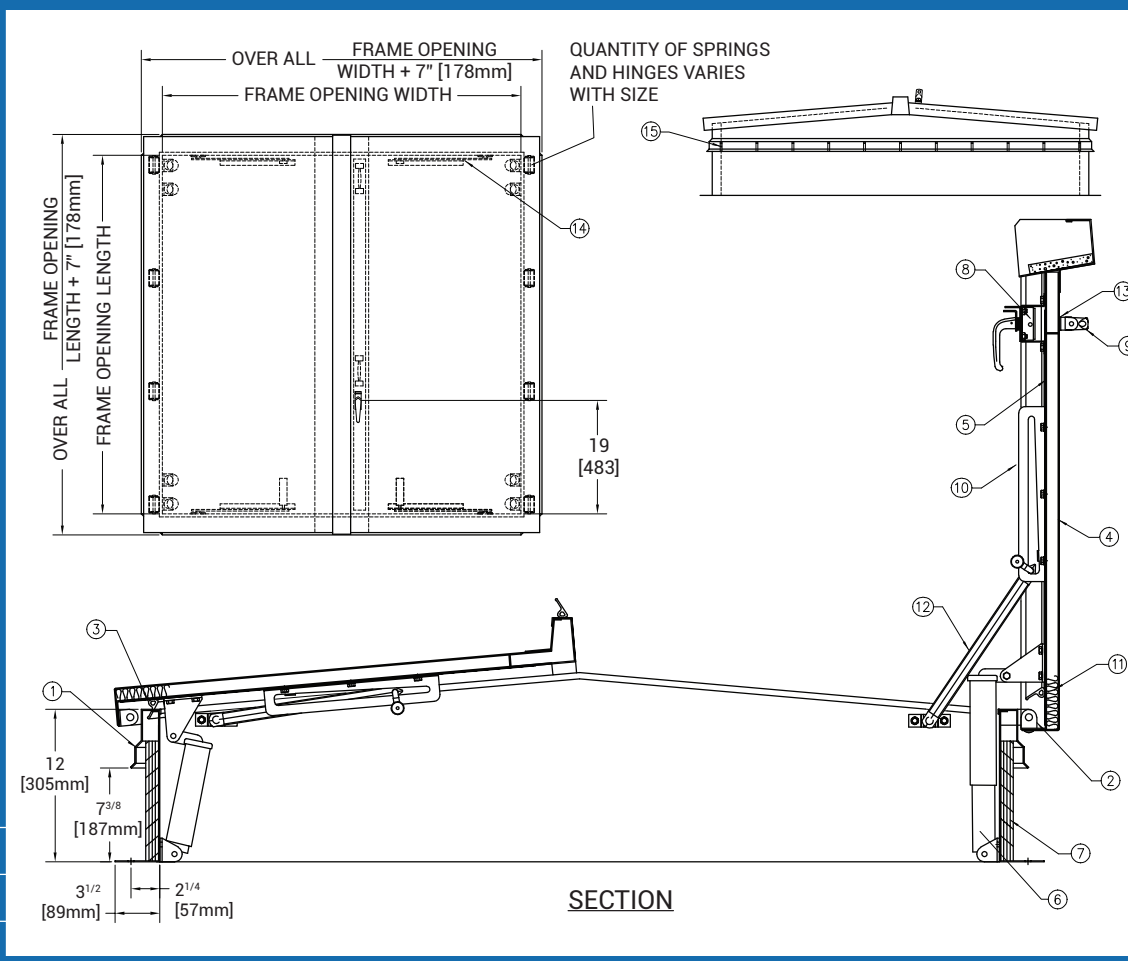

SUBMITTAL/TECHNICAL DATA SHEET

SKU: **D-20**

DOUBLE LEAF ROOF SCUTTLE

TYPE D

SPECIFICATIONS

01. Frame w/ flashing (corners full welded)
 - D-20 - 14 gauge P.B. Galv. Steel
 - D-40 - 14 gauge P.B. Galv. Steel
 - D-50 - 11 gauge aluminum
02. Pintle hinge
03. Gasket (all around cover)
04. Cover gauge
 - D-20 - 14 gauge P.B. Galv. Steel
 - D-40 - 11 gauge aluminum
 - D-50 - 11 gauge aluminum
05. Cover liner
 - D-20 - 22 gauge P.B. Galv. Steel
 - D-40 - 18 gauge aluminum
 - D-50 - 18 gauge aluminum
06. Lifting mechanism with reinforced composite tubes and compression springs.
07. 1" rigid fiberboard insulation
08. Slam latch (2 Point)
09. Inside and outside handles with padlock hasps
10. Arm guide bracket
11. 1" thick fiberglass cover insulation
12. Hold open arm with red vinyl grip
13. Neoprene gasket
14. Guide arm
15. Bilclip® flashing system

SHOP FINISH:

STEEL: Red oxide primer

ALUMINUM: Mill finish

HARDWARE:

Zinc plated & Chromate sealed

(Unless otherwise specified)

This product may be installed on either a flat or sloping roof. When installed on a slope, the hinge side must run parallel with the slope. If slope exceeds 30°, advise factory for modification

■ DIMENSIONS AND APPEARANCE

>> CLICK TO VIEW ADDITIONAL DETAILS AND PRICING <<

For a complete list of options visit

www.AccessDoorsAndPanels.com

QTY	TYPE	SIZE (INCHES) WIDTH X LENGTH	METAL
<input type="checkbox"/>	D-20		STEEL COVER OR STEEL FRAME
<input type="checkbox"/>	D-40		ALUM. COVER OR STEEL FRAME
<input type="checkbox"/>	D-50		ALUM. COVER OR ALUM. FRAME