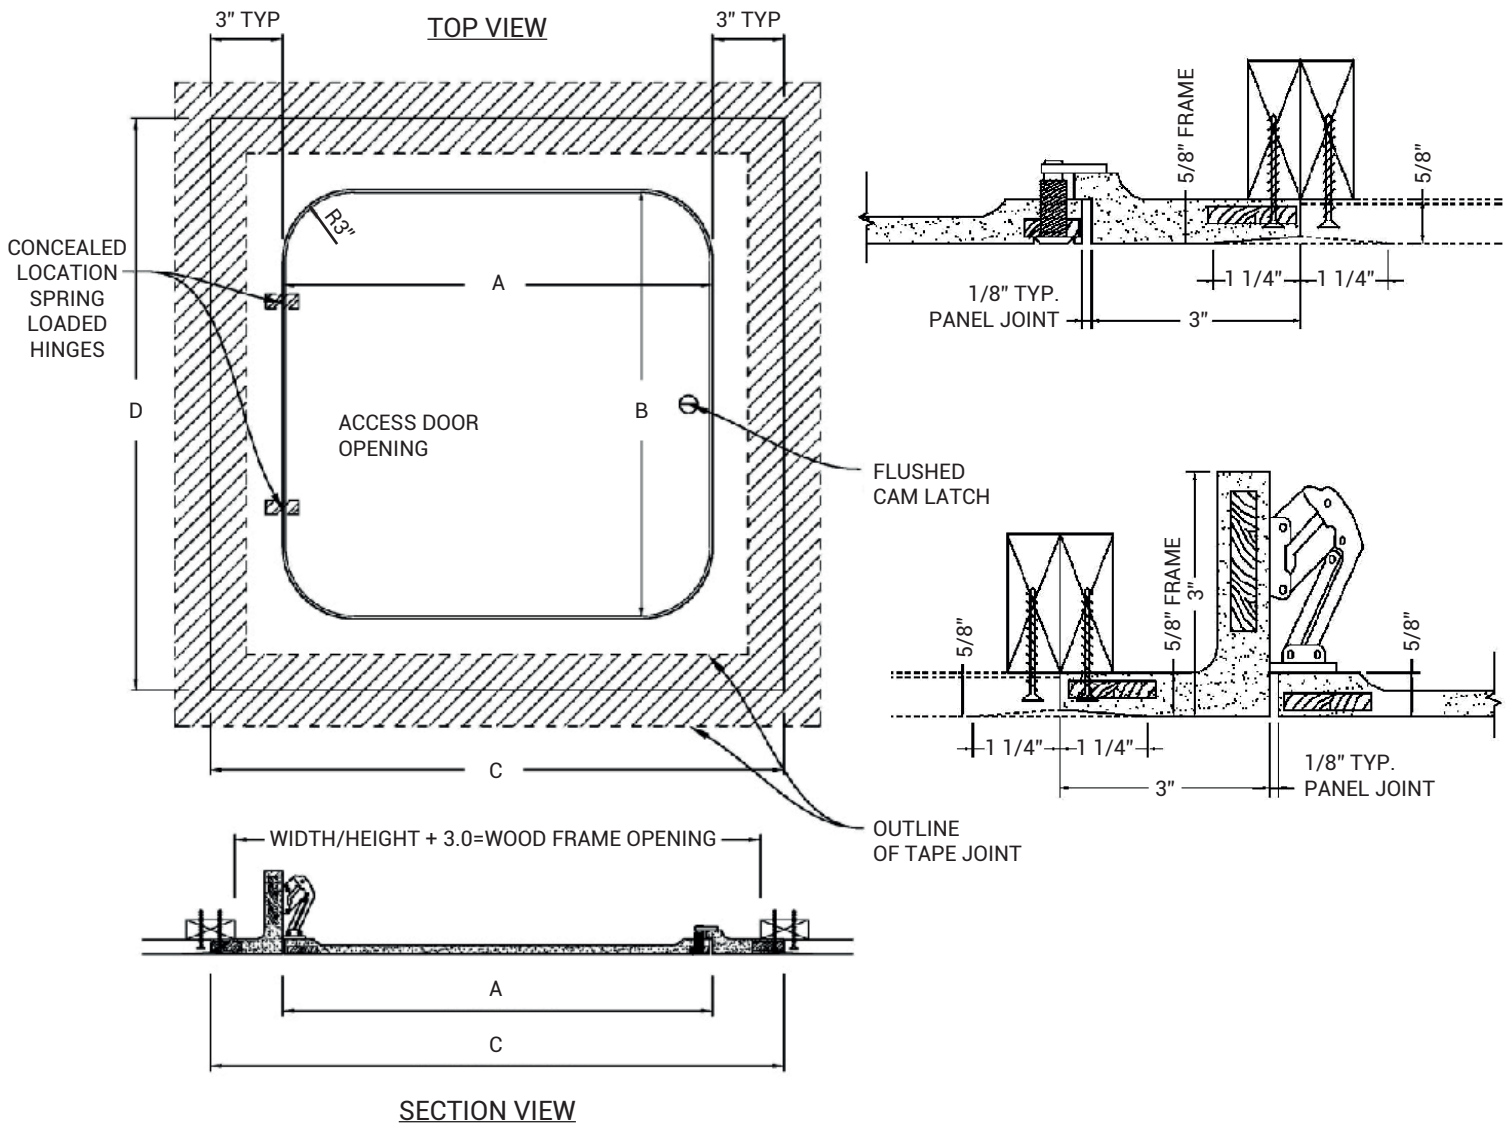

BGFRR-H

CONCEALED HINGED ACCESS DOOR

MATERIALS/TECHNICAL DATA:

- High Density Gypsum Cement Plaster, Natural White
- Post-Consumer Recycled Glass (70% by volume)
- Multi-layered Fiberglass Mat
- Plywood Embedment
- Flush Cam Latch
- Concealed Spring Hinge, (2)

OPTIONS:

- - 1/2" X 1/8" Neoprene Gasket

QTY	PART #	DIM A (DOOR WIDTH)	DIM B (DOOR HEIGHT)	DIM C (DRYWALL OPENING WIDTH)	DIM D (DRYWALL OPENING HEIGHT)
	GFRR-0909	9.0"	9.0"	15.0"	15.0"
	GFRR-1212	12.0"	12.0"	18.0"	18.0"
	GFRR-1616	16.0"	16.0"	22.0"	22.0"
	GFRR-1818	18.0"	18.0"	24.0"	24.0"
	GFRR-2424	24.0"	24.0"	30.0"	30.0"
	GFRR-3030	30.0"	30.0"	36.0"	36.0"