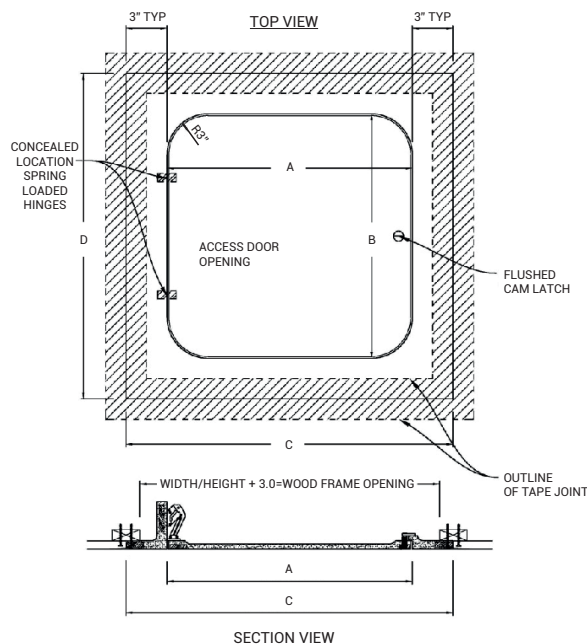

FEATURES

- Radius Corner or Square Corner
- Screwdriver Cam Latch or Keyed Cam Lock
- Eco Friendly

SPECIFICATIONS

MODEL: BGFRR/BGFRS

DOOR: Gypsum Fiber Reinforced

FRAME: Gypsum Fiber Reinforced

SIZE:
Min: 6 inches by 6 inches
Max: 30 inches by 30 inches

>> CLICK TO VIEW ADDITIONAL DETAILS AND PRICING <<

ORDER GUIDE:

BASE	DOOR SHAPE	LATCH	WIDTH	X	LENGTH
BGFR					
	R - Radius Corner	C - Screwdriver Cam Latch	STANDARD SIZES (W X L)		
	S - Square Corner	L - Keyed Cam Lock	8" X 8"	18" X 18"	
			10" X 10"	22" X 30"	
			12" X 12"	24" X 24"	
			16" X 16"	30" X 30"	

Rough opening is door size + 6 inches.

Additional sizes available, call for more information.

For Detailed Specifications See Submittal Sheet

PROJECT DATA

Custom Sizes Available - Fast!

PROJECT NAME :	QTY	W	H	OPTIONS
ARCHITECT :				
DEALER :				
CONTRACTOR :				
LOCATION :	SPECIAL INSTRUCTIONS :			
DATE :	SUBMITTAL APPROVAL : (signature or stamp)			
TAGGING INSTRUCTIONS :				