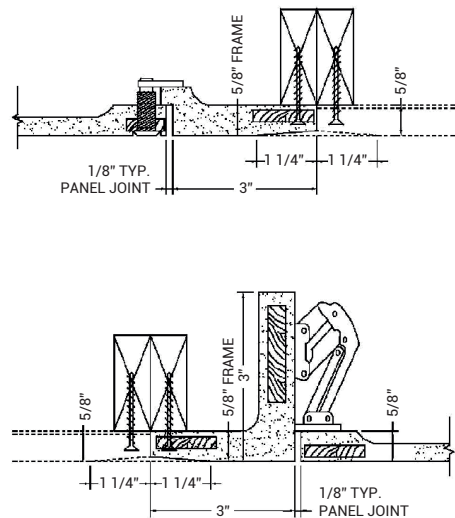

>> CLICK TO VIEW ADDITIONAL DETAILS AND PRICING <<

ORDER GUIDE:

BASE	DOOR SHAPE	LATCH	WIDTH	X	LENGTH
BGFR					
	R - Radius Corner	C - Screwdriver Cam Latch	STANDARD SIZES (W X L)		
	S - Square Corner	L - Keyed Cam Lock	8" X 8"	18" X 18"	
			10" X 10"	22" X 30"	
			12" X 12"	24" X 24"	
			16" X 16"	30" X 30"	

Rough opening is door size + 6 inches.

Additional sizes available, call for more information.

For Detailed Specifications See Submittal Sheet

PROJECT DATA

Custom Sizes Available - Fast!

PROJECT NAME :	QTY	W	H	OPTIONS
ARCHITECT :				
DEALER :				
CONTRACTOR :				
LOCATION :	SPECIAL INSTRUCTIONS :			
DATE :	SUBMITTAL APPROVAL : (signature or stamp)			
TAGGING INSTRUCTIONS :				