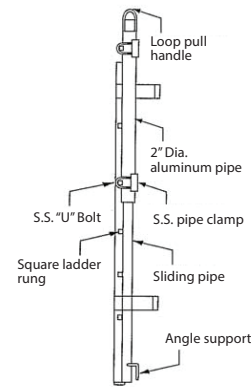

COMPONENTS

- TSP-1: Telescoping Safety Post
- SLE-Y: Safety Ladder Extension

SKU: **BA-TPRH**

SAFETY TELESCOPIC POST

SAFETY ACCESSORIES

DIMENSIONS AND APPEARANCE

>> CLICK TO VIEW ADDITIONAL DETAILS AND PRICING <<

MANUFACTURED BY ACUDOR

INSTALLATION INSTRUCTIONS:

1. Place the ladder on a flat surface with the standoffs facing up. Lay the sliding pipe assembly in the center of the square ladder rungs with the pull loop at the ladder
2. Place the (2) pipe clamps over the 2" diameter pipe centered on the first and third rungs of the ladder
3. Place the (4) "u" bolts over the square rungs and through the holes in the pipe clamps
4. Tighten all the "u" bolt nuts applying 10-15 ft. Lb. Torque to each
5. Verify that the extension assembly is attached securely to the ladder

OPERATION INSTRUCTIONS:

1. To engage the safety ladder extension, grasp the loop handle at the top of the sliding pipe assembly and pull straight up until the angle at the bottom of the sliding pipe passes the square ladder rung on which you want it to seat
2. Rotate the sliding pipe 180 degrees and lower the angle until it seats securely on the square ladder rung
3. Verify that the extension is securely seated before stepping onto the ladder