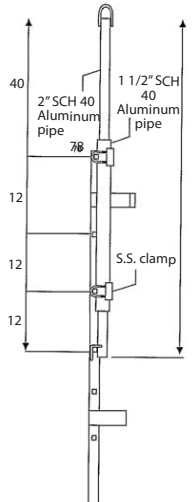

COMPONENTS

- TSP-1: Telescoping Safety Post
- SLE-Y: Safety Ladder Extension

SKU: **BA-TPRH**

SAFETY TELESCOPIC POST

SAFETY ACCESSORIES

DIMENSIONS AND APPEARANCE

>> CLICK TO VIEW ADDITIONAL DETAILS AND PRICING <<

MANUFACTURED BY ACUDOR

INSTALLATION INSTRUCTIONS:

1. Place the ladder on a flat surface with the standoffs facing up. Lay the sliding pipe assembly in the center of the square ladder rungs with the pull loop at the ladder
2. Place the (2) pipe clamps over the 2" diameter pipe centered on the first and third rungs of the ladder
3. Place the (4) "u" bolts over the square rungs and through the holes in the pipe clamps
4. Tighten all the "u" bolt nuts applying 10-15 ft. Lb. Torque to each
5. Verify that the extension assembly is attached securely to the ladder