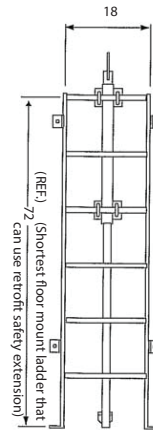

COMPONENTS

- TSP-1: Telescoping Safety Post
- SLE-Y: Safety Ladder Extension

SKU: **BA-TPRH**

SAFETY TELESCOPIC POST

SAFETY ACCESSORIES

DIMENSIONS AND APPEARANCE

>> CLICK TO VIEW ADDITIONAL DETAILS AND PRICING <<

MANUFACTURED BY ACUDOR

INSTALLATION INSTRUCTIONS:

1. Place the ladder on a flat surface with the standoffs facing up. Lay the sliding pipe assembly in the center of the square ladder rungs with the pull loop at the ladder
2. Place the (2) pipe clamps over the 2" diameter pipe centered on the first and third rungs of the ladder
3. Place the (4) "u" bolts over the square rungs and through the holes in the pipe clamps
4. Tighten all the "u" bolt nuts applying 10-15 ft. Lb. Torque to each
5. Verify that the extension assembly is attached securely to the ladder