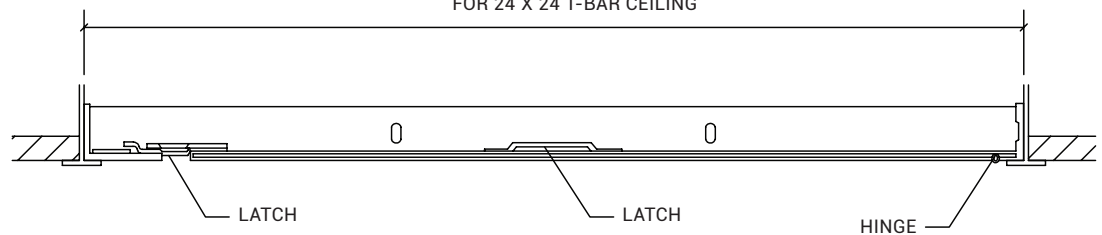

Quality Access Doors - FAST!

SUBMITTAL/TECHNICAL DATA SHEET

www.AccessDoorsAndPanels.com

SKU: **BA-TBC**

ALUMINUM DROP-IN CEILING ACCESS DOOR

FOR T-BAR

DESCRIPTION

This unique T-Bar access door features aluminum construction with a white baked enamel finish. Offering a hassle-free installation, it simply drops into a 1" T-Bar suspended ceiling grid with ease. This T-Bar access door simply sets right into a T-Grid ceiling or a suspended ceiling. Made out of aluminum making it perfect for hospitals with suspended ceilings or T-Bar ceiling.

STANDARD SIZES:

MODEL NO.	DOOR SIZE W X H	STEEL T-BAR OPENING	CAM LATCH	SHIP WT. LBS.
TB 1210	12 X 12	11 3/4 X 11 3/4	3	6
TB 1210	14 X 14	13 3/4 X 13 3/4	3	8
TB 1210	16 X 16	15 3/4 X 15 3/4	3	10
TB 1210	18 X 18	17 3/4 X 17 3/4	4	12
TB 1210	24 X 24	23 3/4 X 23 3/4	4	14
TB 1210	24 X 36	23 3/4 X 35 3/4	5	23
TB 1210	24 X 48	23 1/2 X 47 1/2	5	30
TB 1210	48 X 48	47 1/2 X 47 1/2	10	45

Custom sizes available upon request.

*Double Door with Removable Middle Bar for a Clear Opening of Approximately 48" x 48"

SECTION DETAILS

FOR 24 X 24 T-BAR CEILING

For a complete list of options visit www.AccessDoorsAndPanels.com