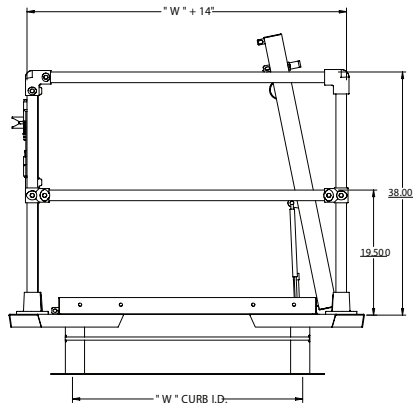

COMPONENTS

MATERIAL: Steel ASTM A36

RAILS: Steel ASTM A36

JOINERS: Steel ASTM A36

RAIL WIDTH: Various lengths to fit the multiple sizes of openings

WEIGHT: Standard rail lengths range from 8lbs. to 11lbs.

COMPLIANCE

- Designs complying OSHA standards
- Other specifications available

For a complete list of options visit www.AccessDoorsAndPanels.com

SKU: BA-RGRH SAFETY RAIL & GATE SYSTEM

DIMENSIONS AND APPEARANCE

>> CLICK TO VIEW ADDITIONAL DETAILS AND PRICING <<

DOOR SIZE W x H INCHES (MM)	WEIGHT	
	LBS	KG
24 x 24 (610 x 610)	60	24.2
24 x 30 (610 x 762)	70	31.8
24 x 36 (610 x 914)	75	34.0
30 x 30 (762 x 762)	80	36.4
30 x 36 (762 x 914)	90	41.0
42 x 42 (1067 x 1067)	125	56.8
48 x 48 (1220 x 1220)	155	70.4
48 x 72 (1220 x 1829)	210	95.3
60 x 60 (1524 x 1524)	220	98.9

For detailed specifications see submittal sheet

MANUFACTURED BY ACUDOR

NOTE:
Railing product image shown with 36"x 36" Aluminum Roof Hatch.
Roof Hatch products are sold separately

PROJECT DATA

Custom Sizes Available - Fast!