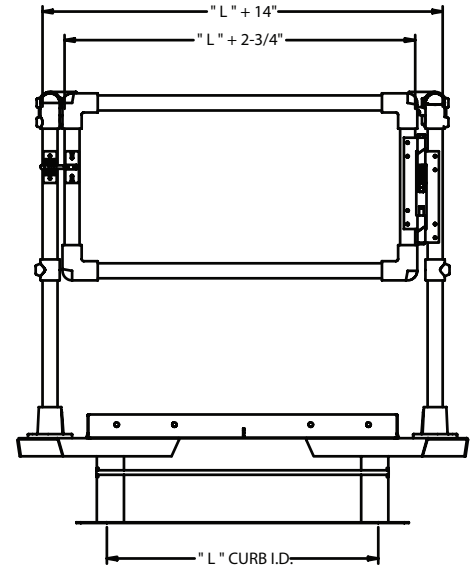

Quality Access Doors- FAST!

SUBMITTAL/TECHNICAL DATA SHEET

www.AccessDoorsAndPanels.com

SAFETY FIRST

Caution is the key when working in high elevations and that is where most roof and ceiling access is found. Acudor Safety Rails are designed for all Roof Hatch applications to assist in making every work space as safe as possible.

FEATURES

- Railing system surrounds all sides of the opening
- (Self Closing Gate) Spring tension gate keeps the opening closed after pass through
- Easy to install
- Safe, easy and economic access
- Assembled on site, no special tools necessary
- Standard Finish is Safety Yellow Painted, also available in Galvanized finish

COMPONENTS

MATERIAL: Steel ASTM A36

RAILS: Steel ASTM A36

JOINERS: Steel ASTM A36

RAIL WIDTH: Various lengths to fit the multiple sizes of openings

WEIGHT: Standard rail lengths range from 8lbs. to 11lbs.

COMPLIANCE

- Designs complying OSHA standards
- Other specifications available

For a complete list of options visit www.AccessDoorsAndPanels.com

SKU: BA-RGRH SAFETY RAIL & GATE SYSTEM

DIMENSIONS AND APPEARANCE

>> CLICK TO VIEW ADDITIONAL DETAILS AND PRICING <<

DOOR SIZE W x H INCHES (MM)	WEIGHT	
	LBS	KG
24 x 24 (610 x 610)	60	24.2
24 x 30 (610 x 762)	70	31.8
24 x 36 (610 x 914)	75	34.0
30 x 30 (762 x 762)	80	36.4
30 x 36 (762 x 914)	90	41.0
42 x 42 (1067 x 1067)	125	56.8
48 x 48 (1220 x 1220)	155	70.4
48 x 72 (1220 x 1829)	210	95.3
60 x 60 (1524 x 1524)	220	98.9

For detailed specifications see submittal sheet

MANUFACTURED BY ACUDOR

NOTE:
Railing product image shown with 36"x 36" Aluminum Roof Hatch.
Roof Hatch products are sold separately

PROJECT DATA

Custom Sizes Available - Fast!