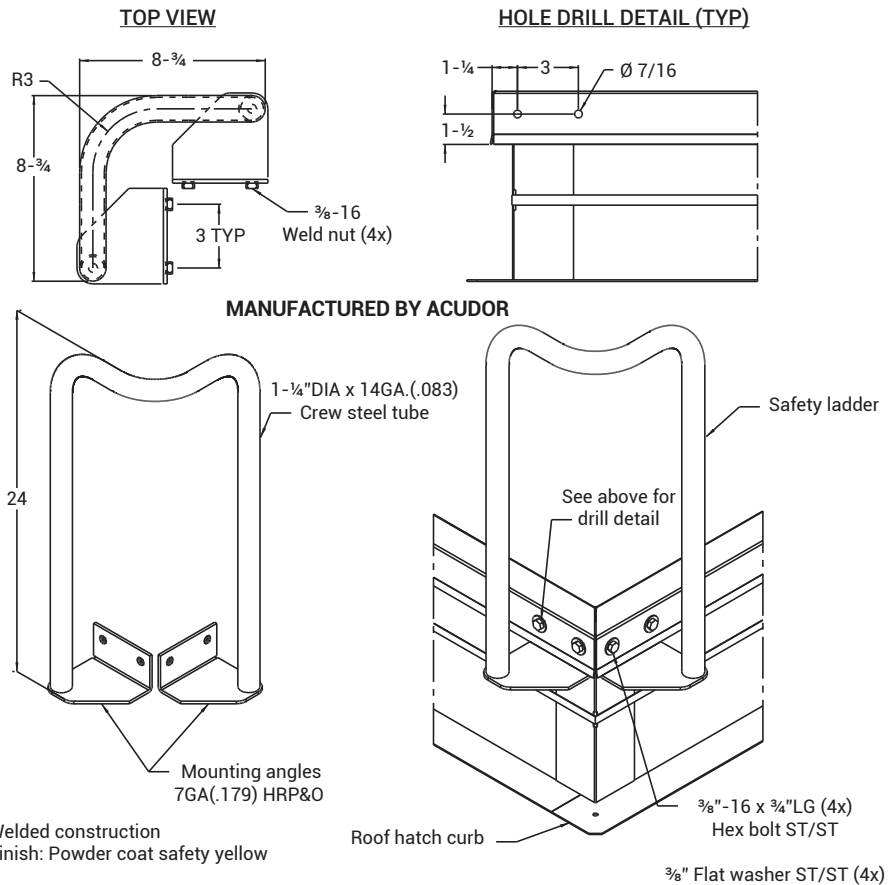

DIMENSIONS AND APPEARANCE

>> CLICK TO VIEW ADDITIONAL DETAILS AND PRICING <<