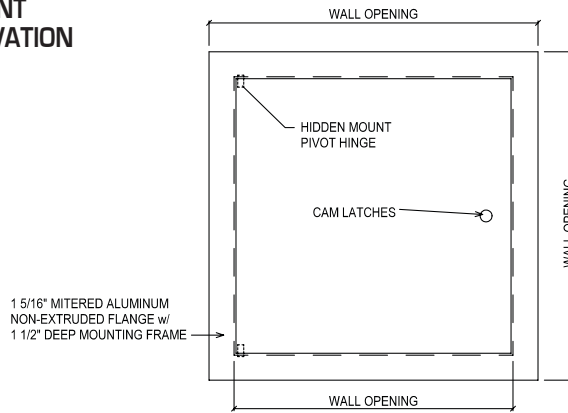

DETAIL & SUBMITTAL SHEET

WALLS & CEILINGS

FRONT ELEVATION

SPECIFICATIONS:

Material: Non-Extruded Aluminum .063 door and surround trim

Door: Flush to edge of frame

Frame: 1 5/16" mitered aluminum extrusion flange with 1-1/2" deep mounting frame

Hinge: Concealed continuous piano type

Insulation: 1" TUFF-RTM polyisocyanurate insulation, with 6.5 R-Value at 75 F mean temperature

Gasketing: (on all 4 sides) 1/8" X 3/8" closed cell neoprene gasketing (included)

Latch: Flush aluminum cam latch

Finish: Mill finish

OPTIONS (at additional cost)

WB 151 Key Code Cylinder

SECTION DETAIL

This lightweight, insulated, all aluminum access door is ideal for exterior applications, and also those specific interior applications where corrosion or moisture is a concern. Access to large openings in walls and ceilings is made easy. The non-extruded door frame has the same visual aesthetic design as the GP 100 Series door. Comes with gasketing on all 4 sides. The aluminum door panel is insulated with 1" TUFF-RTM polyisocyanurate.

Item No.	Door Size W x H	Wall Opening	Slam Catch	Ship Wt. Lbs.
AL 1500	8 x 8	8 1/2 x 8 1/2	1	2
AL 1500	10 x 10	10 1/2 x 10 1/2	1	3
AL 1500	12 x 12	12 1/2 x 12 1/2	1	4
AL 1500	14 x 14	14 1/2 x 14 1/2	1	5
AL 1500	16 x 16	16 1/2 x 16 1/2	1	6
AL 1500	18 x 18	18 1/2 x 18 1/2	1	7
AL 1500	24 x 36	24 1/2 x 36 1/2	1	12
AL 1500	24 x 48	24 1/2 x 48 1/2	2	16
AL 1500	30 x 30	30 1/2 x 30 1/2	2	12
AL 1500	36 x 36	36 1/2 x 36 1/2	2	16
AL 1500	36 x 48*	36 1/2 x 48 1/2	2	21
AL 1500	48 x 48*	48 1/2 x 48 1/2	2	27
AL 1500	60 x 48*	60 1/2 x 48 1/2	2	34
AL 1500	72 x 48*	72 1/2 x 48 1/2	2	40