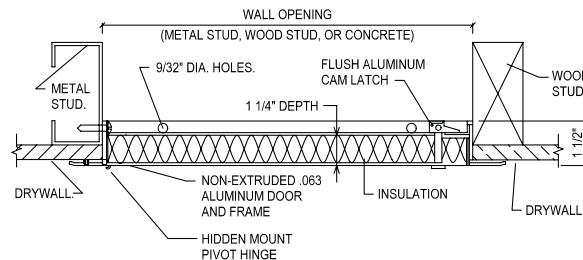

DETAIL & SUBMITTAL SHEET

WALLS & CEILINGS

FRONT ELEVATION

SPECIFICATIONS:

Material: Non-Extruded Aluminum .063 door and surround trim

Door: Flush to edge of frame

Frame: 1 5/16" mitered aluminum extrusion flange with 1-1/2" deep mounting frame

Hinge: Concealed continuous piano type

Insulation: 1" TUFF-RTM polyisocyanurate insulation, with 6.5 R-Value at 75 F mean temperature

Gasketing: (on all 4 sides) 1/8" X 3/8" closed cell neoprene gasketing (included)

Latch: Flush aluminum cam latch

Finish: Mill finish

OPTIONS (at additional cost)

WB 151 Key Code Cylinder

SECTION DETAIL

This lightweight, insulated, all aluminum access door is ideal for exterior applications, and also those specific interior applications where corrosion or moisture is a concern. Access to large openings in walls and ceilings is made easy. The non-extruded door frame has the same visual aesthetic design as the GP 100 Series door. Comes with gasketing on all 4 sides. The aluminum door panel is insulated with 1" TUFF-RTM polyisocyanurate.

Item No.	Door Size W x H	Wall Opening	Slam Catch	Ship Wt. Lbs.
AL 1500	8 x 8	8 1/2 x 8 1/2	1	2
AL 1500	10 x 10	10 1/2 x 10 1/2	1	3
AL 1500	12 x 12	12 1/2 x 12 1/2	1	4
AL 1500	14 x 14	14 1/2 x 14 1/2	1	5
AL 1500	16 x 16	16 1/2 x 16 1/2	1	6
AL 1500	18 x 18	18 1/2 x 18 1/2	1	7
AL 1500	24 x 36	24 1/2 x 36 1/2	1	12
AL 1500	24 x 48	24 1/2 x 48 1/2	2	16
AL 1500	30 x 30	30 1/2 x 30 1/2	2	12
AL 1500	36 x 36	36 1/2 x 36 1/2	2	16
AL 1500	36 x 48*	36 1/2 x 48 1/2	2	21
AL 1500	48 x 48*	48 1/2 x 48 1/2	2	27
AL 1500	60 x 48*	60 1/2 x 48 1/2	2	34
AL 1500	72 x 48*	72 1/2 x 48 1/2	2	40