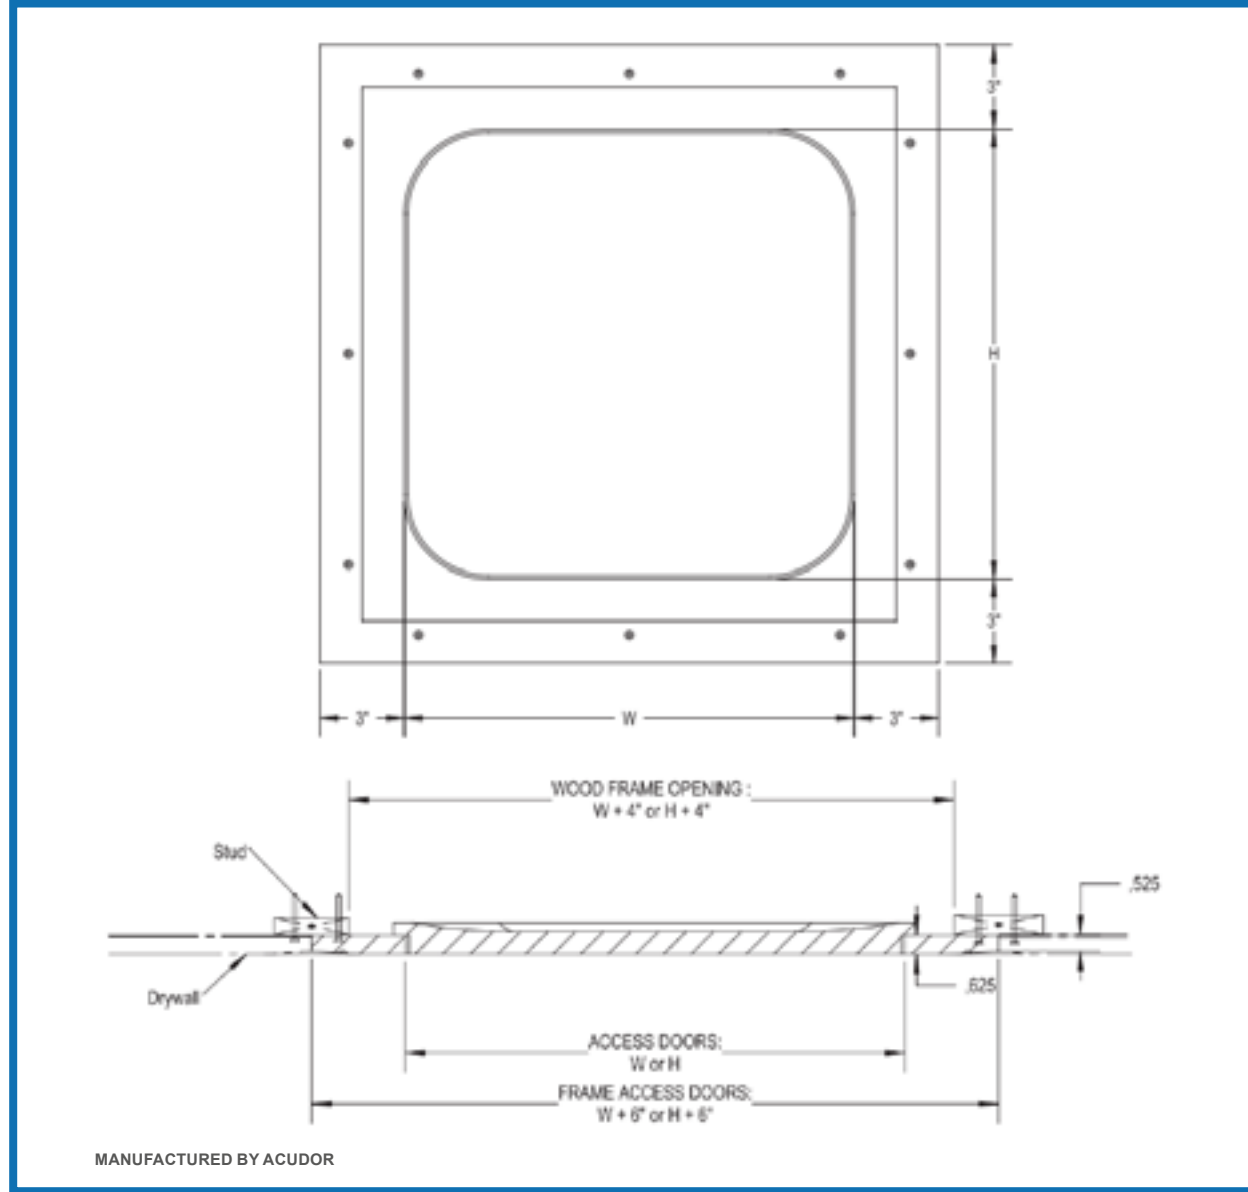

GLASS FIBER REINFORCED GYPSUM -
ACCESS DOOR
PUSH UP RADIUS CORNERS - FOR
DRYWALL CEILING ONLY

SKU: **GFRG-Pur**

SCAN TO VIEW PRICING

DOOR SIZE - W x H INCHES (MM)	WEIGHT	
	LBS	KG
9 x 9 (229 x 229)	6	2.72
12 x 12 (304 x 304)	8	3.63
16 x 16 (406 x 406)	10	4.54
18 x 18 (457 x 457)	11	4.99
24 x 24 (609 x 609)	16	7.26

Rough wall opening = door size + 6"

WE ALSO DO
CUSTOM!

MANUFACTURED BY ACUDOR

REQUEST A
QUOTE

TOLL FREE PHONE:
1-800-609-2917
www.AccessDoorsandPanels.com

CLICK TO VIEW PRICING