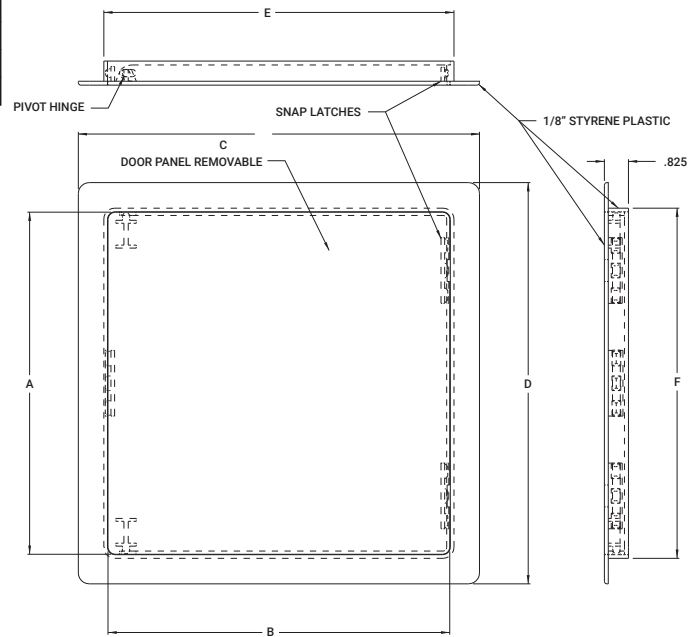

## SPECIFICATIONS

DOOR / DOOR FRAME: 1/8" high impact styrene plastic with U.V. stabilizers

Flush to frame — rounded safety corners, one piece outside flange with 3/4" deep mounting frame

STANDARD LATCH: Snap latches allow door to fit tightly within frame

## DIMENSIONS AND APPEARANCE

>> CLICK TO VIEW ADDITIONAL DETAILS AND PRICING <<

DOOR SIZE W x H INCHES (MM)	WEIGHT	
	LBS	KG
4 x 6 (102 x 152)	0.50	0.25
6 x 9 (152 x 229)	0.50	0.25
8 x 8 (203 x 203)	0.50	0.25
12 x 12 (305 x 305)	0.50	0.25
14 x 14 (356 x 356)	0.75	0.33
14 x 29 (356 x 737)	4.00	1.87
18 x 18 (457 x 457)	2.25	1.00
*22 x 22 (559 x 559)	4.00	1.87
*24 x 24 (610 x 610)	4.75	2.15

Wall or ceiling opening is W + 3/8" ( 9 mm)  
For detailed specifications see submittal sheet

\*22 x 22 and 24 x 24 sizes are designed for wall installation only.

VIEW OF DOOR BACK

Proprietary property of Acudor Products, Inc., sold and distributed with proper authorization