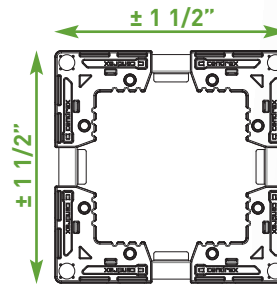

AESTHETIC
APPEARANCE

DIMENSIONS AND APPEARANCE

LEED ready: This product contributes to LEED® credits.

PRODUCT CODE	FOR OPENINGS - W x H		SHIPPING WEIGHT	SHIPPING WEIGHT	
	INCHES (MM)	INCHES (MM)		LBS	KG
CTA 6 x 7.5	6 x 6 (152 x 152)	to 7.5 x 7.5 (191 x 191)	9 13/16 x 9 13/16	2.5	1.1
CTA 8 x 9.5	8 x 8 (203 x 203)	to 9.5 x 9.5 (241 x 241)	11 13/16 x 11 13/16	2.75	1.2
CTA 10 x 11.5	10 x 10 (254 x 254)	to 11.5 x 11.5 (292 x 292)	13 13/16 x 13 13/16	3.25	1.5
CTA 12 x 13.5	12 x 12 (304 x 304)	to 13.5 x 13.5 (343 x 343)	15 13/16 x 15 13/16	3.75	1.7
CTA 14 x 15.5	14 x 14 (355 x 355)	to 15.5 x 15.5 (394 x 394)	17 13/16 x 17 13/16	4.25	1.9

ADJUSTABLE TO DIFFERENT OPENING SIZES

For square or rectangular openings

Over 15.5" x 15.5": use the CTR access door

FRAMES PER SKU	Inch					
	min	A	B	C	D	E
6X7.5	6"	6.375"	6.75"	7.125"	7.5"	
8X9.5	8"	8.375"	8.75"	9.125"	9.5"	
10X11.5	10"	10.375"	10.75"	11.125"	11.5"	
12X13.5	12"	12.375"	12.75"	13.125"	13.5"	
14X15.5	14"	14.375"	14.75"	15.125"	15.5"	

Always use the security cables

DESCRIPTION AND MATERIAL SPECIFICATION

Material: Door panel: 20 gauge cold rolled steel
Frame: 24 gauge galvanized steel frame with notched knock-over tabs
Corners: polymer