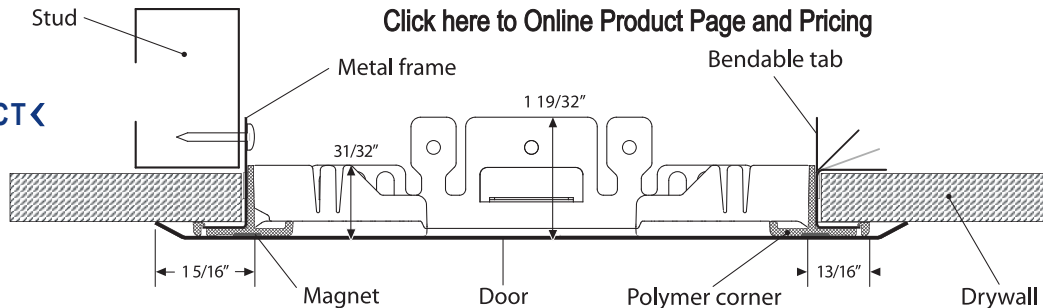

REVOLUTIONARY, ADJUSTABLE, GENERAL PURPOSE ACCESS DOOR

CTA

INSTALLATION

> NEW PRODUCT <

PATENT PENDING

Click here to Online Product Page and Pricing

REDUCE installation
time by 90%

ADJUSTABLE
in size

AESTHETIC
APPEARANCE

DIMENSIONS AND APPEARANCE

LEED ready: This product contributes to LEED® credits.

PRODUCT CODE	FOR OPENINGS - W x H		SHIPPING WEIGHT	SHIPPING WEIGHT	
	INCHES (MM)	INCHES (MM)		LBS	KG
CTA 6 x 7.5	6 x 6 (152 x 152)	to 7.5 x 7.5 (191 x 191)	9 13/16 x 9 13/16	2.5	1.1
CTA 8 x 9.5	8 x 8 (203 x 203)	to 9.5 x 9.5 (241 x 241)	11 13/16 x 11 13/16	2.75	1.2
CTA 10 x 11.5	10 x 10 (254 x 254)	to 11.5 x 11.5 (292 x 292)	13 13/16 x 13 13/16	3.25	1.5
CTA 12 x 13.5	12 x 12 (304 x 304)	to 13.5 x 13.5 (343 x 343)	15 13/16 x 15 13/16	3.75	1.7
CTA 14 x 15.5	14 x 14 (355 x 355)	to 15.5 x 15.5 (394 x 394)	17 13/16 x 17 13/16	4.25	1.9

ADJUSTABLE TO DIFFERENT OPENING SIZES

For square or rectangular openings

Over 15.5" x 15.5": use the CTR access door

FRAMES PER SKU	Inch					
	min	A	B	C	D	E
6X7.5	6"	6.375"	6.75"	7.125"	7.5"	
8X9.5	8"	8.375"	8.75"	9.125"	9.5"	
10X11.5	10"	10.375"	10.75"	11.125"	11.5"	
12X13.5	12"	12.375"	12.75"	13.125"	13.5"	
14X15.5	14"	14.375"	14.75"	15.125"	15.5"	

Always use the security cables

DESCRIPTION AND MATERIAL SPECIFICATION

Material: Door panel: 20 gauge cold rolled steel
Frame: 24 gauge galvanized steel frame with notched knock-over tabs
Corners: polymer